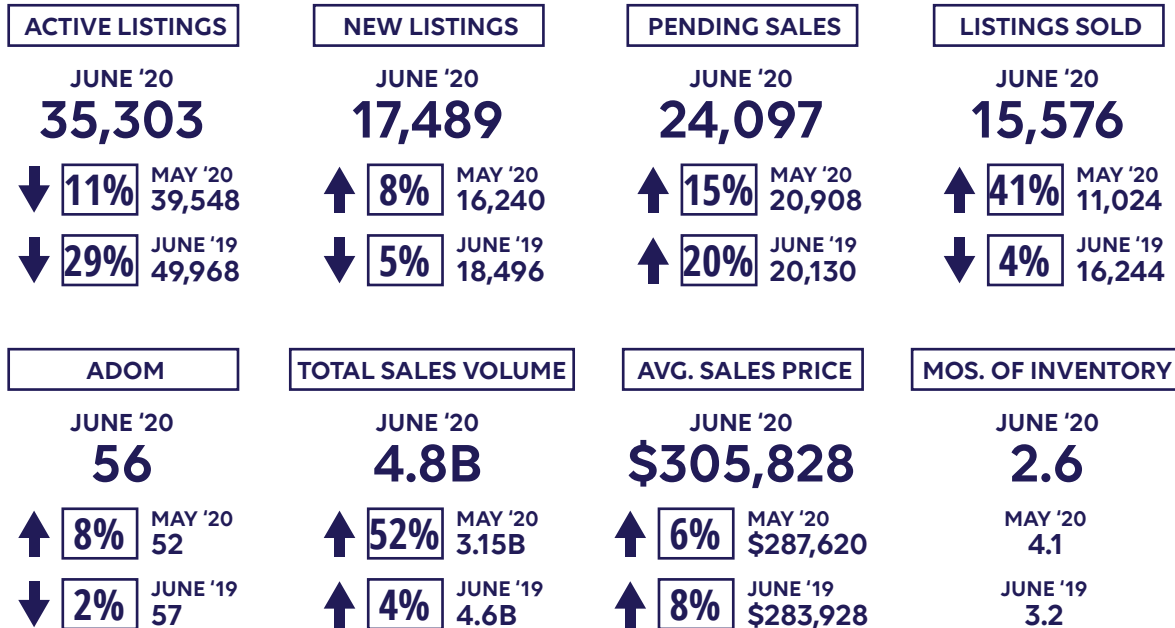

June 2020 Statistics

This monthly statistics report represents all residential listings in the Stellar MLS coverage area.
Percentage changes are rounded to the nearest whole number.

*Statistics according to CoreLogic as of July 8, 2020 and represent all residential listings in the Stellar MLS coverage area, which includes multiple counties.